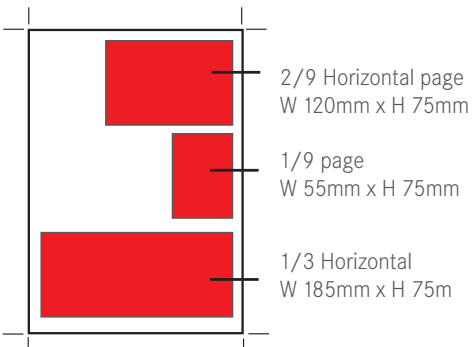

Trader ads

Border Ads only
No bleed on these ads

*It's best to keep type & logos a minimum of 10mm in from the trim

For assistance please contact Bree Higgerson :: phone (07) 5520 9128 :: email bree@morrisonmedia.com.au