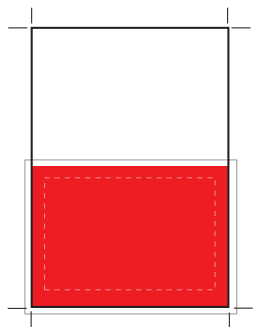

## 2/3 Page Vertical

Trim Size: W 138mm x H 297mm  
Bleed Size: W 148mm x H 307mm  
Type Size: W 118mm x H 277mm

## Double Page

Trim Size: W 420mm x H 297mm  
Bleed Size: W 430mm x H 307mm  
Type Size: W 400mm x H 277mm

Please supply as 2 single paged PDF's.

## Half Page Vertical

Trim Size: W 100mm x H 297mm  
Bleed Size: W 110mm x H 307mm  
Type Size: W 80mm x H 277mm

## Half Page Horizontal

Trim Size: W 210mm x H 146mm  
Bleed Size: W 220mm x H 156mm  
Type Size: W 190mm x H 126mm