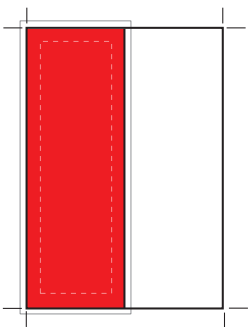

## 2/3 Page Vertical

Trim Size: W 138mm x H 297mm  
Bleed Size: W 148mm x H 307mm  
Type Size: W 118mm x H 277mm

## Double Page

Trim Size: W 420mm x H 297mm  
Bleed Size: W 430mm x H 307mm  
Type Size: W 400mm x H 277mm

Please supply as 2 single paged PDF's.

## Half Page Vertical

Trim Size: W 100mm x H 297mm  
Bleed Size: W 110mm x H 307mm  
Type Size: W 80mm x H 277mm

## Half Page Horizontal

Trim Size: W 210mm x H 146mm  
Bleed Size: W 220mm x H 156mm  
Type Size: W 190mm x H 126mm