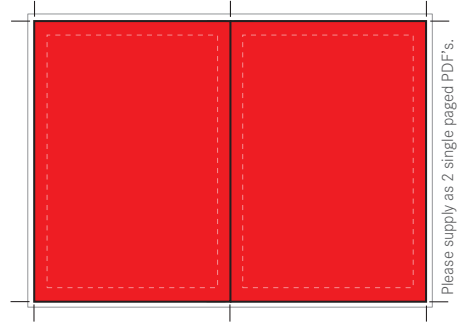

## Full Page

Trim Size: W 210mm x H 297mm  
Bleed Size: W 220mm x H 307mm  
Type Size: W 190mm x H 277mm

## 2/3 Page Vertical

Trim Size: W 138mm x H 297mm  
Bleed Size: W 148mm x H 307mm  
Type Size: W 118mm x H 277mm

## Double Page

Trim Size: W 420mm x H 297mm  
Bleed Size: W 430mm x H 307mm  
Type Size: W 400mm x H 277mm

Please supply as 2 single paged PDF's.

## Half Page Vertical

Trim Size: W 100mm x H 297mm  
Bleed Size: W 110mm x H 307mm  
Type Size: W 80mm x H 277mm