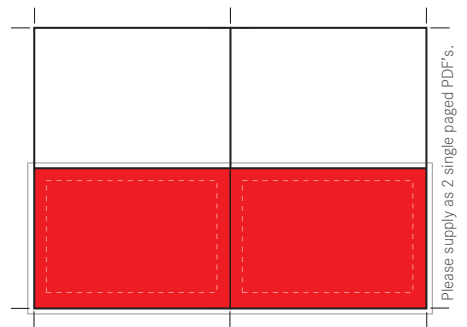

## Double Page

Trim Size: W 420mm x H 297mm  
Bleed Size: W 430mm x H 307mm  
Type Size: W 400mm x H 277mm

Please supply as 2 single paged PDF's.

## Half Page Vertical

Trim Size: W 100mm x H 297mm  
Bleed Size: W 110mm x H 307mm  
Type Size: W 80mm x H 277mm

## Half Page Horizontal

Trim Size: W 210mm x H 146mm  
Bleed Size: W 220mm x H 156mm  
Type Size: W 190mm x H 126mm

## Half Double Page

Trim Size: W 420mm x H 146mm  
Bleed Size: W 430mm x H 156mm  
Type Size: W 400mm x H 126mm

Please supply as 2 single paged PDF's.