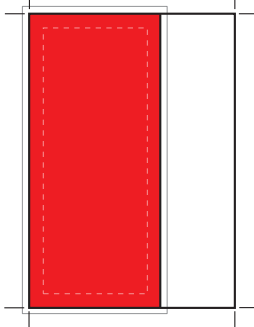

## Full Page

Trim Size: W 210mm x H 297mm  
Bleed Size: W 220mm x H 307mm  
Type Size: W 190mm x H 277mm

## 2/3 Page Vertical

Trim Size: W 138mm x H 297mm  
Bleed Size: W 148mm x H 307mm  
Type Size: W 118mm x H 277mm

## Double Page

Trim Size: W 420mm x H 297mm  
Bleed Size: W 430mm x H 307mm  
Type Size: W 400mm x H 277mm

Please supply as 2 single paged PDF's.

## Half Page Vertical

Trim Size: W 100mm x H 297mm  
Bleed Size: W 110mm x H 307mm  
Type Size: W 80mm x H 277mm