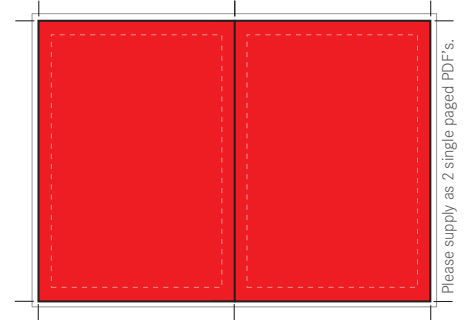

## Full Page

Trim Size: W 240mm x H 297mm  
Bleed Size: W 250mm x H 307mm  
Type Size: W 220mm x H 277mm

## 2/3 Page Vertical

Trim Size: W 157mm x H 297mm  
Bleed Size: W 167mm x H 307mm  
Type Size: W 137mm x H 277mm

## Double Page

Trim Size: W 480mm x H 297mm  
Bleed Size: W 490mm x H 307mm  
Type Size: W 460mm x H 277mm

## Half Page Vertical

Trim Size: W 117mm x H 297mm  
Bleed Size: W 127mm x H 307mm  
Type Size: W 97mm x H 277mm