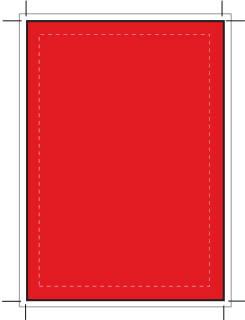

## Full Page

Trim Size: W 240mm x H 297mm  
Bleed Size: W 250mm x H 307mm  
Type Size: W 220mm x H 277mm

## 2/3 Page Vertical

Trim Size: W 157mm x H 297mm  
Bleed Size: W 167mm x H 307mm  
Type Size: W 137mm x H 277mm

## Double Page

Trim Size: W 480mm x H 297mm  
Bleed Size: W 490mm x H 307mm  
Type Size: W 460mm x H 277mm

## Half Page Vertical

Trim Size: W 117mm x H 297mm  
Bleed Size: W 127mm x H 307mm  
Type Size: W 97mm x H 277mm