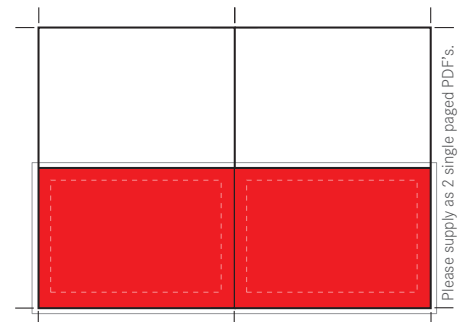

## Double Page

Trim Size: W 480mm x H 297mm  
Bleed Size: W 490mm x H 307mm  
Type Size: W 460mm x H 277mm

## Half Page Vertical

Trim Size: W 117mm x H 297mm  
Bleed Size: W 127mm x H 307mm  
Type Size: W 97mm x H 277mm

## Half Page Horizontal

Trim Size: W 240mm x H 146mm  
Bleed Size: W 250mm x H 156mm  
Type Size: W 220mm x H 126mm

## Half Double Page

Trim Size: W 480mm x H 146mm  
Bleed Size: W 490mm x H 156mm  
Type Size: W 460mm x H 126mm