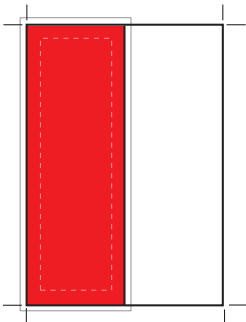

australian snowboarder **page** specifications

Full Page

Trim Size: W 240mm x H 297mm
Bleed Size: W 250mm x H 307mm
Type Size: W 220mm x H 277mm

2/3 Page Vertical

Trim Size: W 157mm x H 297mm
Bleed Size: W 167mm x H 307mm
Type Size: W 137mm x H 277mm

Double Page

Trim Size: W 480mm x H 297mm
Bleed Size: W 490mm x H 307mm
Type Size: W 460mm x H 277mm

Please supply as 2 single paged PDF's.

Half Page Vertical

Trim Size: W 117mm x H 297mm
Bleed Size: W 127mm x H 307mm
Type Size: W 97mm x H 277mm

Half Page Horizontal

Trim Size: W 240mm x H 146mm
Bleed Size: W 250mm x H 156mm
Type Size: W 220mm x H 126mm

Half Double Page

Trim Size: W 480mm x H 146mm
Bleed Size: W 490mm x H 156mm
Type Size: W 460mm x H 126mm

Please supply as 2 single paged PDF's.

1/3 Page Vertical

Trim Size: W 76mm x H 297mm
Bleed Size: W 86mm x H 307mm
Type Size: W 56mm x H 277mm

1/3 Page Square

Trim Size: W 157mm x H 146mm
Bleed Size: W 167mm x H 156mm
Type Size: W 137mm x H 126mm