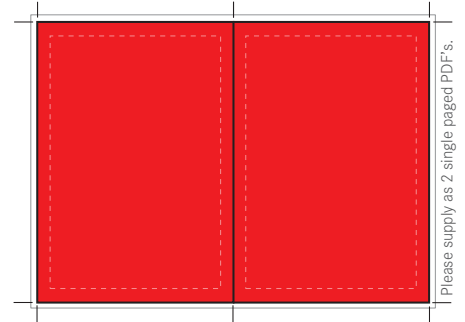

australian snowboarder **page** specifications

Full Page

Trim Size: W 240mm x H 297mm
Bleed Size: W 250mm x H 307mm
Type Size: W 220mm x H 277mm

2/3 Page Vertical

Trim Size: W 157mm x H 297mm
Bleed Size: W 167mm x H 307mm
Type Size: W 137mm x H 277mm

Double Page

Trim Size: W 480mm x H 297mm
Bleed Size: W 490mm x H 307mm
Type Size: W 460mm x H 277mm

Please supply as 2 single paged PDF's.

Half Page Vertical

Trim Size: W 117mm x H 297mm
Bleed Size: W 127mm x H 307mm
Type Size: W 97mm x H 277mm

Half Page Horizontal

Trim Size: W 240mm x H 146mm
Bleed Size: W 250mm x H 156mm
Type Size: W 220mm x H 126mm

Half Double Page

Trim Size: W 480mm x H 146mm
Bleed Size: W 490mm x H 156mm
Type Size: W 460mm x H 126mm

1/3 Page Horizontal

Trim Size: W 240mm x H 96mm
Bleed Size: W 250mm x H 106mm
Type Size: W 220mm x H 76mm

***It's best to keep type & logos a minimum of 10mm in from the trim**

For assistance please contact Bree Higgerson :: phone (07) 5520 9128 :: email bree@morrisonmedia.com.au