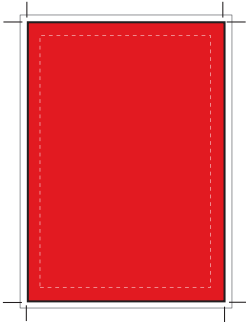

australian snowboarder **page** specifications

Full Page

Trim Size: W 240mm x H 297mm
Bleed Size: W 250mm x H 307mm
Type Size: W 220mm x H 277mm

2/3 Page Vertical

Trim Size: W 157mm x H 297mm
Bleed Size: W 167mm x H 307mm
Type Size: W 137mm x H 277mm

Double Page

Trim Size: W 480mm x H 297mm
Bleed Size: W 490mm x H 307mm
Type Size: W 460mm x H 277mm

Please supply as 2 single paged PDF's.

Half Page Vertical

Trim Size: W 117mm x H 297mm
Bleed Size: W 127mm x H 307mm
Type Size: W 97mm x H 277mm

Half Page Horizontal

Trim Size: W 240mm x H 146mm
Bleed Size: W 250mm x H 156mm
Type Size: W 220mm x H 126mm

Half Double Page

Trim Size: W 480mm x H 146mm
Bleed Size: W 490mm x H 156mm
Type Size: W 460mm x H 126mm

Please supply as 2 single paged PDF's.

1/3 Page Vertical

Trim Size: W 76mm x H 297mm
Bleed Size: W 86mm x H 307mm
Type Size: W 56mm x H 277mm

1/3 Page Square

Trim Size: W 157mm x H 146mm
Bleed Size: W 167mm x H 156mm
Type Size: W 137mm x H 126mm