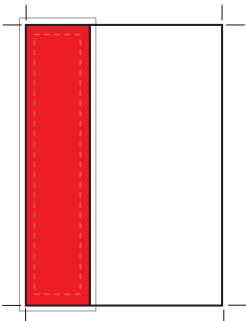

Double Page

Trim Size: W 480mm x H 297mm
Bleed Size: W 490mm x H 307mm
Type Size: W 460mm x H 277mm

Please supply as 2 single paged PDF's.

Half Page Vertical

Trim Size: W 117mm x H 297mm
Bleed Size: W 127mm x H 307mm
Type Size: W 97mm x H 277mm

Half Page Horizontal

Trim Size: W 240mm x H 146mm
Bleed Size: W 250mm x H 156mm
Type Size: W 220mm x H 126mm

Half Double Page

Trim Size: W 480mm x H 146mm
Bleed Size: W 490mm x H 156mm
Type Size: W 460mm x H 126mm

Please supply as 2 single paged PDF's.

1/3 Page Vertical

Trim Size: W 76mm x H 297mm
Bleed Size: W 86mm x H 307mm
Type Size: W 56mm x H 277mm

1/3 Page Square

Trim Size: W 157mm x H 146mm
Bleed Size: W 167mm x H 156mm
Type Size: W 137mm x H 126mm

1/3 Page Horizontal

Trim Size: W 240mm x H 96mm
Bleed Size: W 250mm x H 106mm
Type Size: W 220mm x H 76mm

***It's best to keep type & logos a minimum of 10mm in from the trim**

For assistance please contact Bree Higgerson :: phone (07) 5520 9128 :: email bree@morrisonmedia.com.au