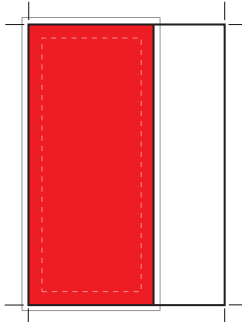

australian snowboarder **page** specifications

Full Page

Trim Size: W 240mm x H 297mm
Bleed Size: W 250mm x H 307mm
Type Size: W 220mm x H 277mm

2/3 Page Vertical

Trim Size: W 157mm x H 297mm
Bleed Size: W 167mm x H 307mm
Type Size: W 137mm x H 277mm

Double Page

Trim Size: W 480mm x H 297mm
Bleed Size: W 490mm x H 307mm
Type Size: W 460mm x H 277mm

Please supply as 2 single paged PDF's.

Half Page Vertical

Trim Size: W 117mm x H 297mm
Bleed Size: W 127mm x H 307mm
Type Size: W 97mm x H 277mm

Half Page Horizontal

Trim Size: W 240mm x H 146mm
Bleed Size: W 250mm x H 156mm
Type Size: W 220mm x H 126mm

Half Double Page

Trim Size: W 480mm x H 146mm
Bleed Size: W 490mm x H 156mm
Type Size: W 460mm x H 126mm

Please supply as 2 single paged PDF's.

1/3 Page Vertical

Trim Size: W 76mm x H 297mm
Bleed Size: W 86mm x H 307mm
Type Size: W 56mm x H 277mm

1/3 Page Square

Trim Size: W 157mm x H 146mm
Bleed Size: W 167mm x H 156mm
Type Size: W 137mm x H 126mm