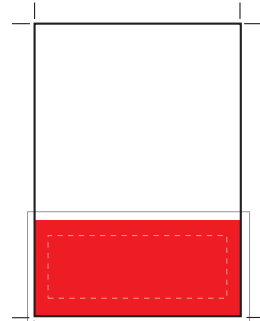

australian snowboarder **page** specifications

Full Page

Trim Size: W 240mm x H 297mm
Bleed Size: W 250mm x H 307mm
Type Size: W 220mm x H 277mm

2/3 Page Vertical

Trim Size: W 157mm x H 297mm
Bleed Size: W 167mm x H 307mm
Type Size: W 137mm x H 277mm

Half Page Horizontal

Trim Size: W 240mm x H 146mm
Bleed Size: W 250mm x H 156mm
Type Size: W 220mm x H 126mm

Half Double Page

Trim Size: W 480mm x H 146mm
Bleed Size: W 490mm x H 156mm
Type Size: W 460mm x H 126mm

Please supply as 2 single paged PDF's.

1/3 Page Vertical

Trim Size: W 76mm x H 297mm
Bleed Size: W 86mm x H 307mm
Type Size: W 56mm x H 277mm

1/3 Page Square

Trim Size: W 157mm x H 146mm
Bleed Size: W 167mm x H 156mm
Type Size: W 137mm x H 126mm

1/3 Page Horizontal

Trim Size: W 240mm x H 96mm
Bleed Size: W 250mm x H 106mm
Type Size: W 220mm x H 76mm

***It's best to keep type & logos a minimum of 10mm in from the trim**

For assistance please contact Bree Higgerson :: phone (07) 5520 9128 :: email bree@morrisonmedia.com.au