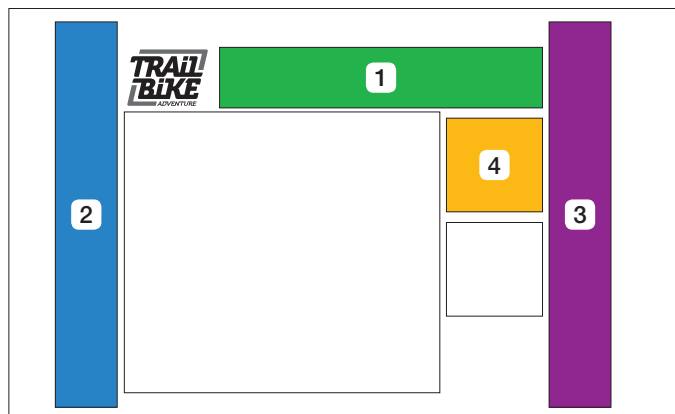

TRAILBIKE ADVENTURE WEB SPECIFICATIONS

Specifications	Leaderboard	Medium Rectangle	Gutters	Expanding Leaderboard	Expanding Medium Rectangle
Dimensions	728x90 pixels	300x250 pixels	140x1050 (Files need to be clearly marked Left/Right.)	728x90 pixels (initial) 728x250 pixels (expanded)	300x250 pixels (initial) 600x350 pixels (expanded)
File Format	flash, gif, jpeg	flash, gif, jpeg	jpeg, png	flash	flash
Max File Size	30kb flash / 20kb gif/jpeg	30kb flash / 20kb gif/jpeg	30kb (for each gutter)	100kb (expanded)	100kb (expanded)
Back Up Creative	If you have supplied a Flash file and wish to have a fallback option for devices which do not support Flash, please supply a jpeg/gif version in addition to your Flash file				
Special Instructions for Flash Creative	<p>To track clicks from your flash ads the following code must be inserted into the button within your flash creative.</p> <p>TRACKING METHOD</p> <pre>on (release) { getURL (_level0.clickTAG, "_blank"); }</pre> <p>This must be defined as being on a button instance. The clicktag variable is case-sensitive and must be specified as "clickTAG"</p>				

- 1** Leaderboard 728x90
- 2** Left Gutter 140x1050
- 3** Right Gutter 140x1050
- 4** Medium Rectangle 300x250

For assistance please contact:
 :: Claire Hutchence
 :: phone (07) 5520 9138
 :: email claireh@morrisonmedia.com.au